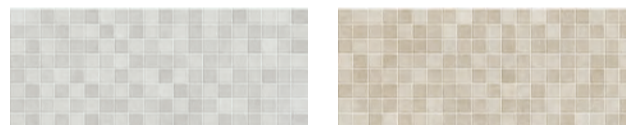

3

STREAM

4

- Cover** M0T7 Stream Ivory 20x50  
 MOXW Stream Decoro Match Ivory 20x50
- 1 M0T5 Stream White 20x50  
 MOU7 Stream Anthracite Rett. 60x60
  - 2 M0T9 Stream White Struttura Wind 3D 20x50
  - 3 M0T7 Stream Ivory 20x50  
 MOXW Stream Decoro Match Ivory 20x50
  - 4 M0TF Stream Mosaico Grey 20x50  
 MOU3 Stream Grey Rett. 60x120
  - 5 M0T7 Stream Ivory 20x50  
 M0TC Stream Ivory Struttura Wind 3D 20x50  
 M0TE Stream Mosaico Beige 20x50  
 M0U6 Stream Beige Rett. 60x120

5

Colori · Colours

White Matt      Grey Matt      Ivory Matt      Beige Matt

Strutture · Structures

White Wind 3D      Grey Wind 3D      Ivory Wind 3D      Beige Wind 3D

Decori e Mosaici · Decors and Mosaics

**MOXX Decoro Match White** (abbinabile a White, Grey)      **MOXW Decoro Match Ivory** (abbinabile a Ivory, Beige)

**MOTF Mosaico Grey (4)** (abbinabile a White, Grey)      **MOTE Mosaico Beige (4)** (abbinabile a Ivory, Beige)